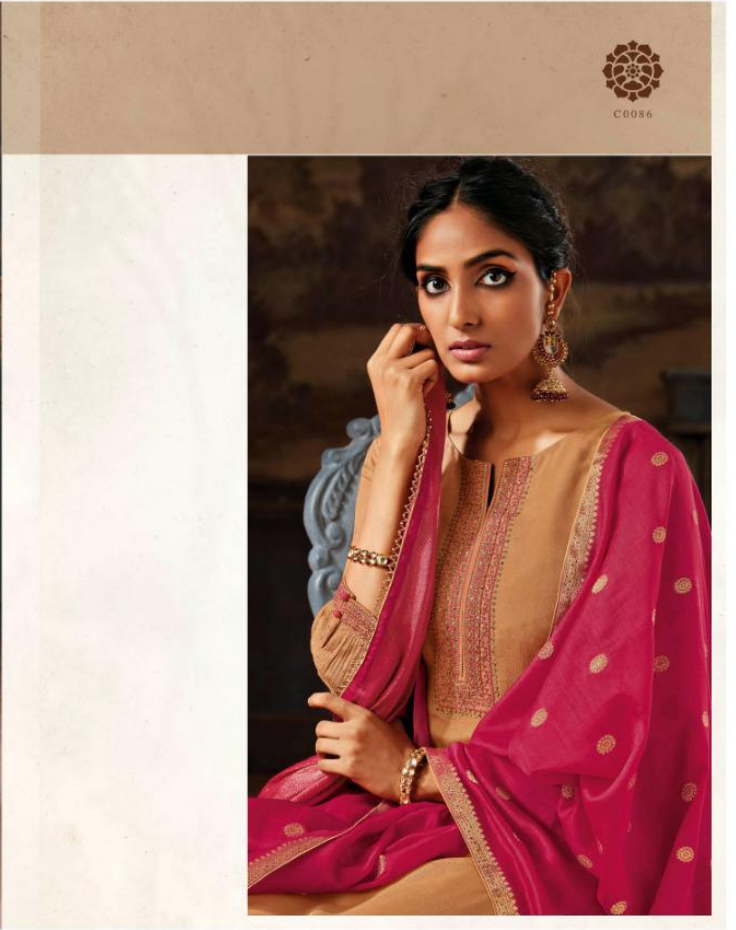

C0083

Ganga®

IPSIT

C0984

C0087

C0082

C0083

C0084

C0085

C0086

C0087

Ganga®

PRODUCT NAME	IPSIT
D.NO.	C0082 TO C0087
DESCRIPTION	<p>TOP PURE MAKHMALI CHIFFON SATIN SOLID WITH EMBROIDERY & HAND WORK</p> <p>BOTTOM SILKY(COTTON) SATIN SOLID</p> <p>DUPATTA PURE BEMBERG LAWN JACQUARD WITH FANCY LACE & SWAROVASKI WORK</p>
PRICE	2411/- EACH+GST(EXTRA)