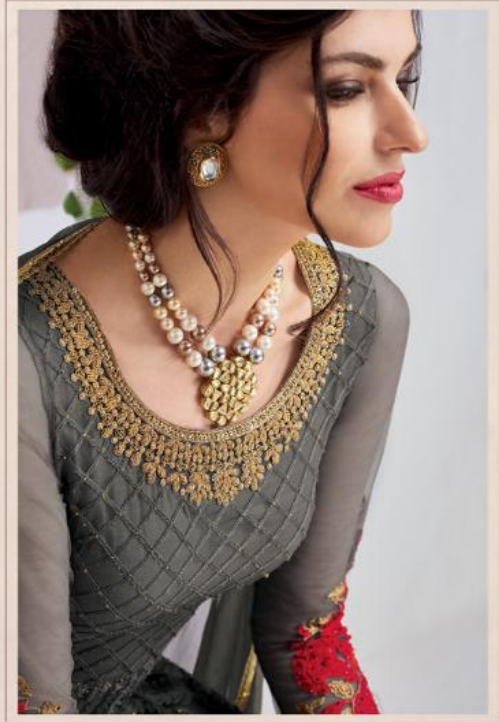

FLORAL
7423

FLORAL

The truly fashionable
one
beyond
fashion

FLORAL CREATIONS

SUHANA

FLORAU

7424

FLORAL

FLORAL

Done Floral Suhana Specifici...

S.No.	Ds. No.	Front	Back	Yoke	Daman	Sleeve	Neck/Collar	Blouse	Ghaghra	Dupatta	Inner	Bottom
1	7423	Chain Stitch Embroidery of Jari & Thread on Net with Stone Work	Dyed net with inner satnoon	Chain Stitch embroidery of thread on net with stone work	Sequence Embroidery with zari and badla on dyed atg finishing by Gota	Chain Stitcl Embroidery of Jari & Thread on Net with Stone Work; Embroidery pattii on cuff	Embroidery work of coding and sequence on net with stone work	----	---	Dyed chiffon with stone work finishing by ready lace	Dyed santoon	Dyed santoon
2	7424	Chain Stitch Embroidery of Jari & Thread with sequence on malbari silk	Plain Malbari silk	Sequence Embroidery with coding on malbari silk, with stone work	Finishing by gota	Plain Malbari Silk	Coding work on malbari silk, with stone work	----	---	Sequence embroidery on dyed chiffon finishing by gota, with tussels	Dyed santoon	Dyed santoon
3	7425	---	---	---	---	---	---	Front , Back and sleeve; Coding and zari work on dyed atg with mirror work by khatli, stone work	Jaquard fabrics with dyed santoon inner	Dyed net with stone work four side finishing by gota and jaquard, with tussels	Dyed santoon	---
4	7426	Heavy embroidery of jari and thread on foil georgette with stone work	Dyed foil georgette	Heavy embroidery of jari, coding, sequence and thread on foil georgette with stone work	Sequence Embroidery with zari and badla on dyed atg finishing by Gota	Heavy embroidery of jari and thread on foil georgette with stone work finish by gota	---	----	---	Dyed chiffon with stone work finishing by ready lace and gota	Dyed santoon	Dyed santoon