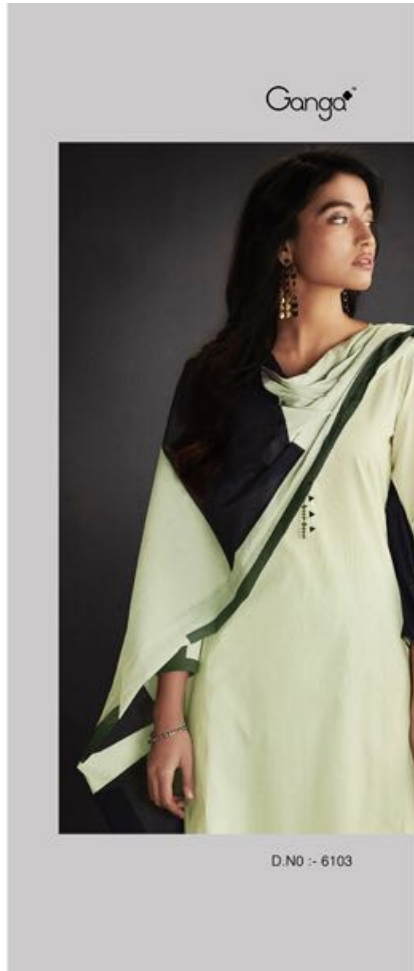

Ganga

A STYLE FOR EVERY STORY

D.NO - 6102

Ganga

A STYLE FOR EVERY STORY

Ganga®

Ganga

A STYLE FOR EVERY STORY

Ganga

D NO - 6108

A STYLE FOR EVERY STORY

Ganga*

AUSTIN FOR EVERY STORY

D.NO :- 6109

Ganga

D NO - 6108