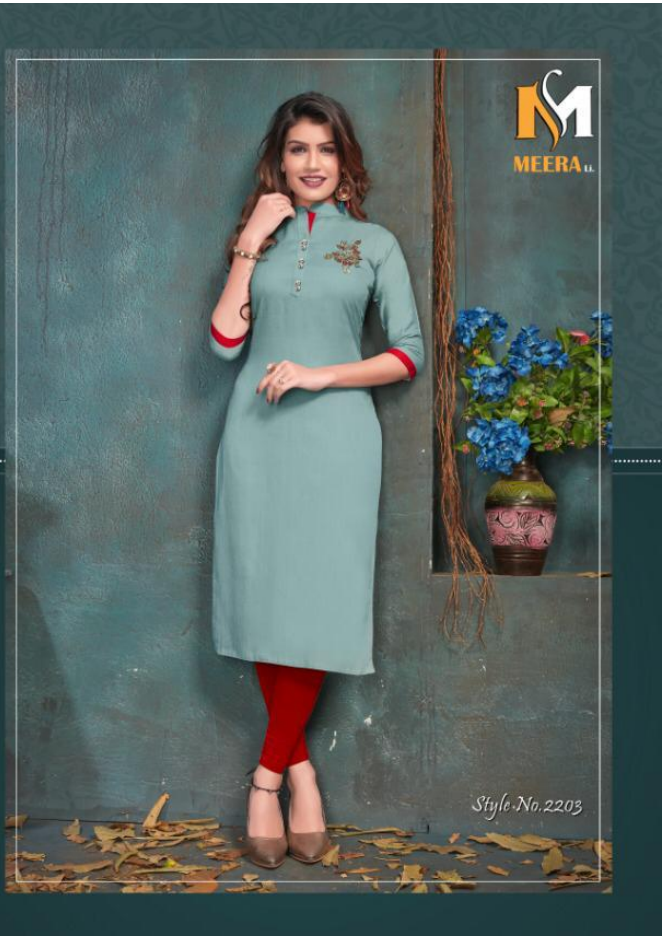

ROMANTIC  
RHAPSODY

Body cover the 40/42 women  
with size 36-38  
with length of 55cm  
with weight of 55kg  
with height of 165cm

**M**  
MEERA L.

Style No. 2201

Style No. 2204

**M**  
MEERA

A RANGAT Collection is a breathing illustration of elegance and poise that reflects in contemporary woman.

*Style No. 2205*

**M**  
MEERA L.

Style No. 2206

Style No. 1001

Style No. 1002

Style No. 1003

Style No. 1004

Style No. 1005

Style No. 1006

**M**  
MEERA II

LIBAAZ

**M**  
MEERA II

LIBAAZ