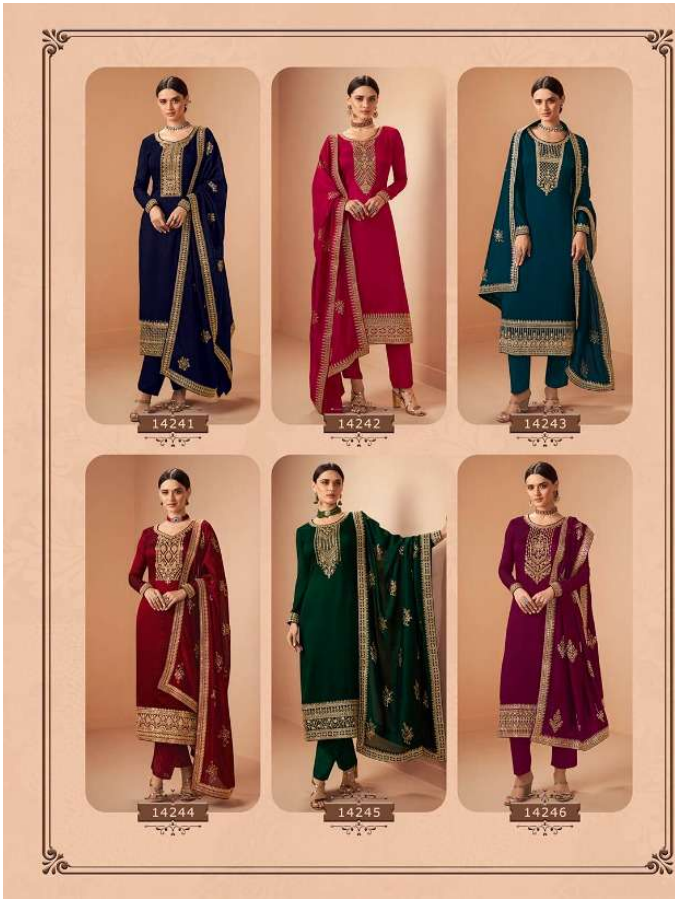

ZISA<sup>®</sup>  
Firdosh

ZISA<sup>®</sup>  
Firdosh

14243

ZISA (FIRDOSH)

TOP -BLOOMING SILK JORGET WITH  
EMBROIDERY SEQUENCE WORK

DUPTTA -BLOOMING SILK JORGET WITH  
EMBROIDERY SEQUENCE WORK

INNER -DULL SANTOON

BOTTOM -PURE VISCOSE SANTOON