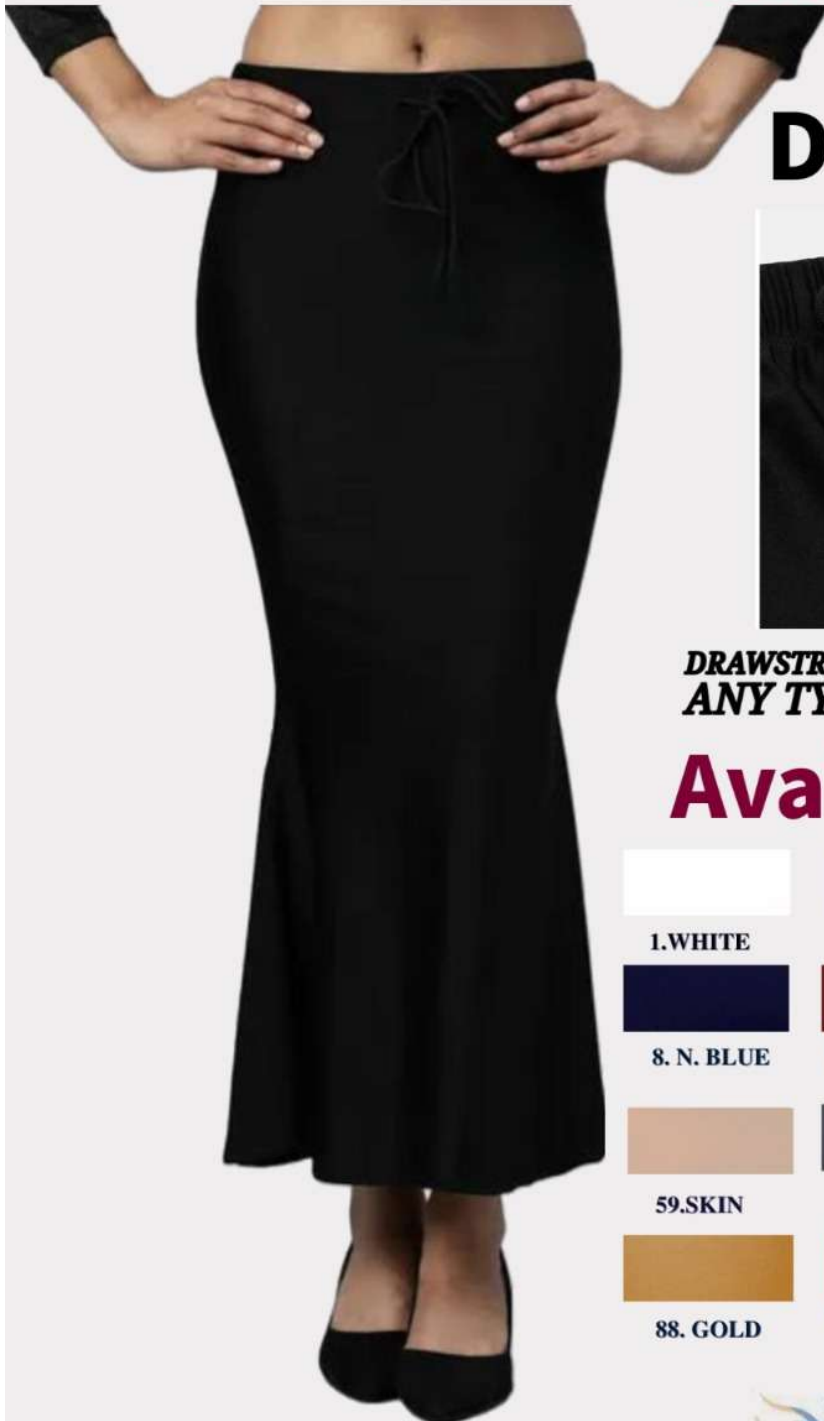

SHAPEWEAR

**NOW AVAILABLE
WITH
DRAWSTRING**

DRAWSTRING FOR HOLDING ANY TYPE OF SAREE **SIDE SLIT FOR EASY MOVEMENT**

Available Colors

			
1. WHITE	2. OFF. WHITE	3. BLACK	7. RAMA
			
8. N. BLUE	10. MAROON	47. RED	49. MUSTARD
			
59. SKIN	73. GREY	77. COFFEE	79. RANI
			
88. GOLD	92. SKY BLUE	94. PEACOCK BLUE	125. B. GREEN