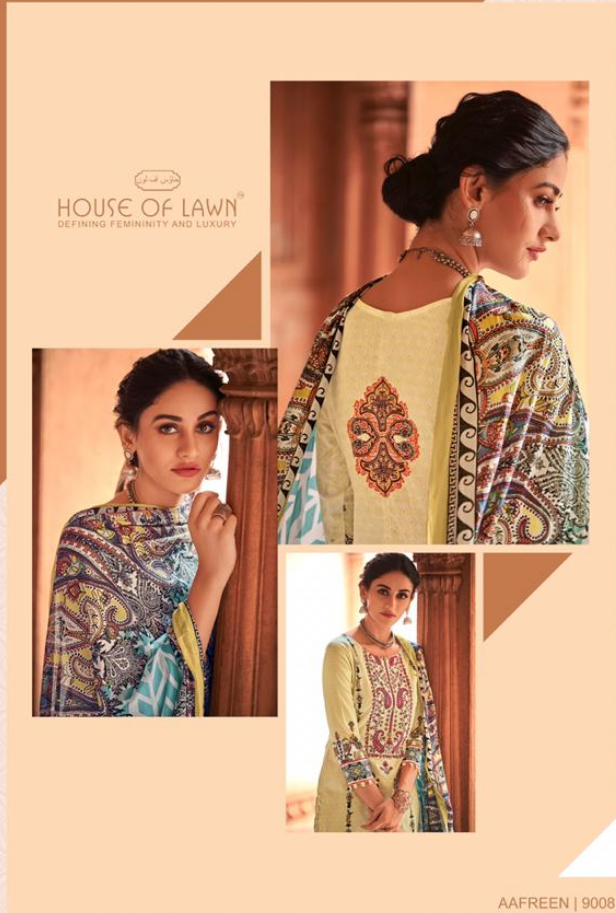

HOUSE OF LAWN®
DEFINING FEMININITY AND LUXURY

AAFREEN | 9008