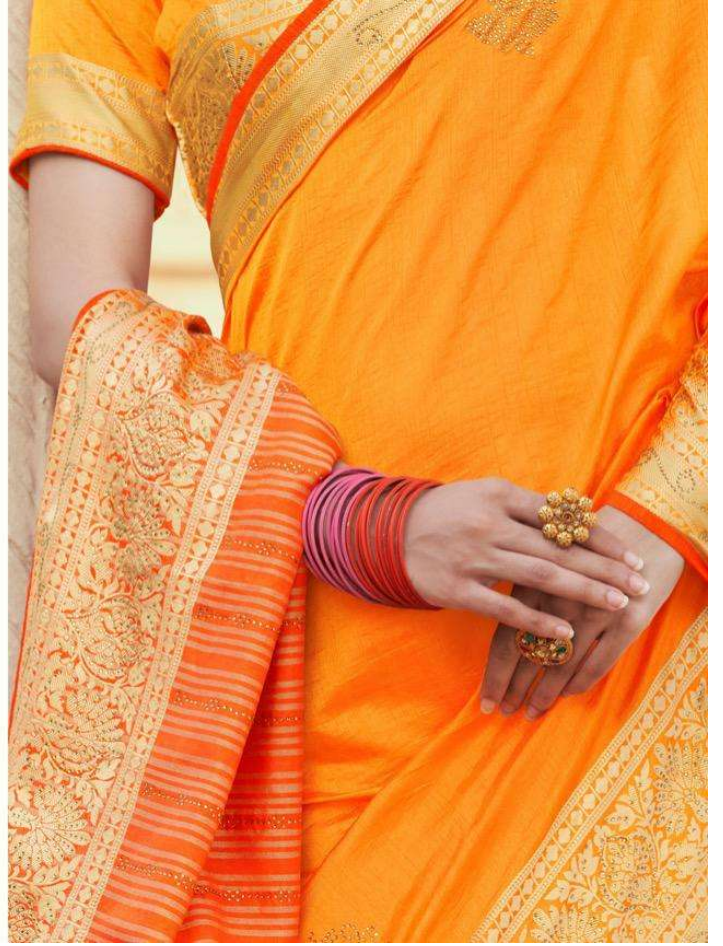

NAIRA

CODE NO.: -1087

Lavish