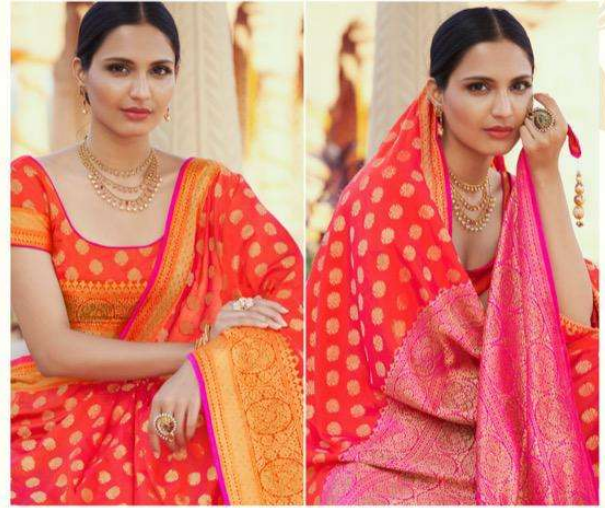

Stylish

NAIRA

RANI ART SILK SAREE WITH MAGENTA LINING PALLU AND RANI RUNNING BLOUSE

CODE.NO.: -1086

Trendy

NAIRA

Fantasy

GAJJARI ART SILK SAREE WITH RANI LINING PALLU AND GAJJARI RUNNING BLOUSE
CODE.NO.:-1089

FEROZI ART SILK SAREE WITH GREEN LINING PALLU AND FEROZI RUNNING BLOUSE
CODE NO.: -1093

NAIRA

SEA GREEN ART SILK SAREE WITH RAMA RICH PALLU AND SEA GREEN RUNNING BLOUSE
CODE.NO.:- 1094

Delicate

GAJJARI ART SILK SAREE WITH RANI RICH PALLU AND GAJJARI BUNNING BLOUSE
CODE.NO.:-1091