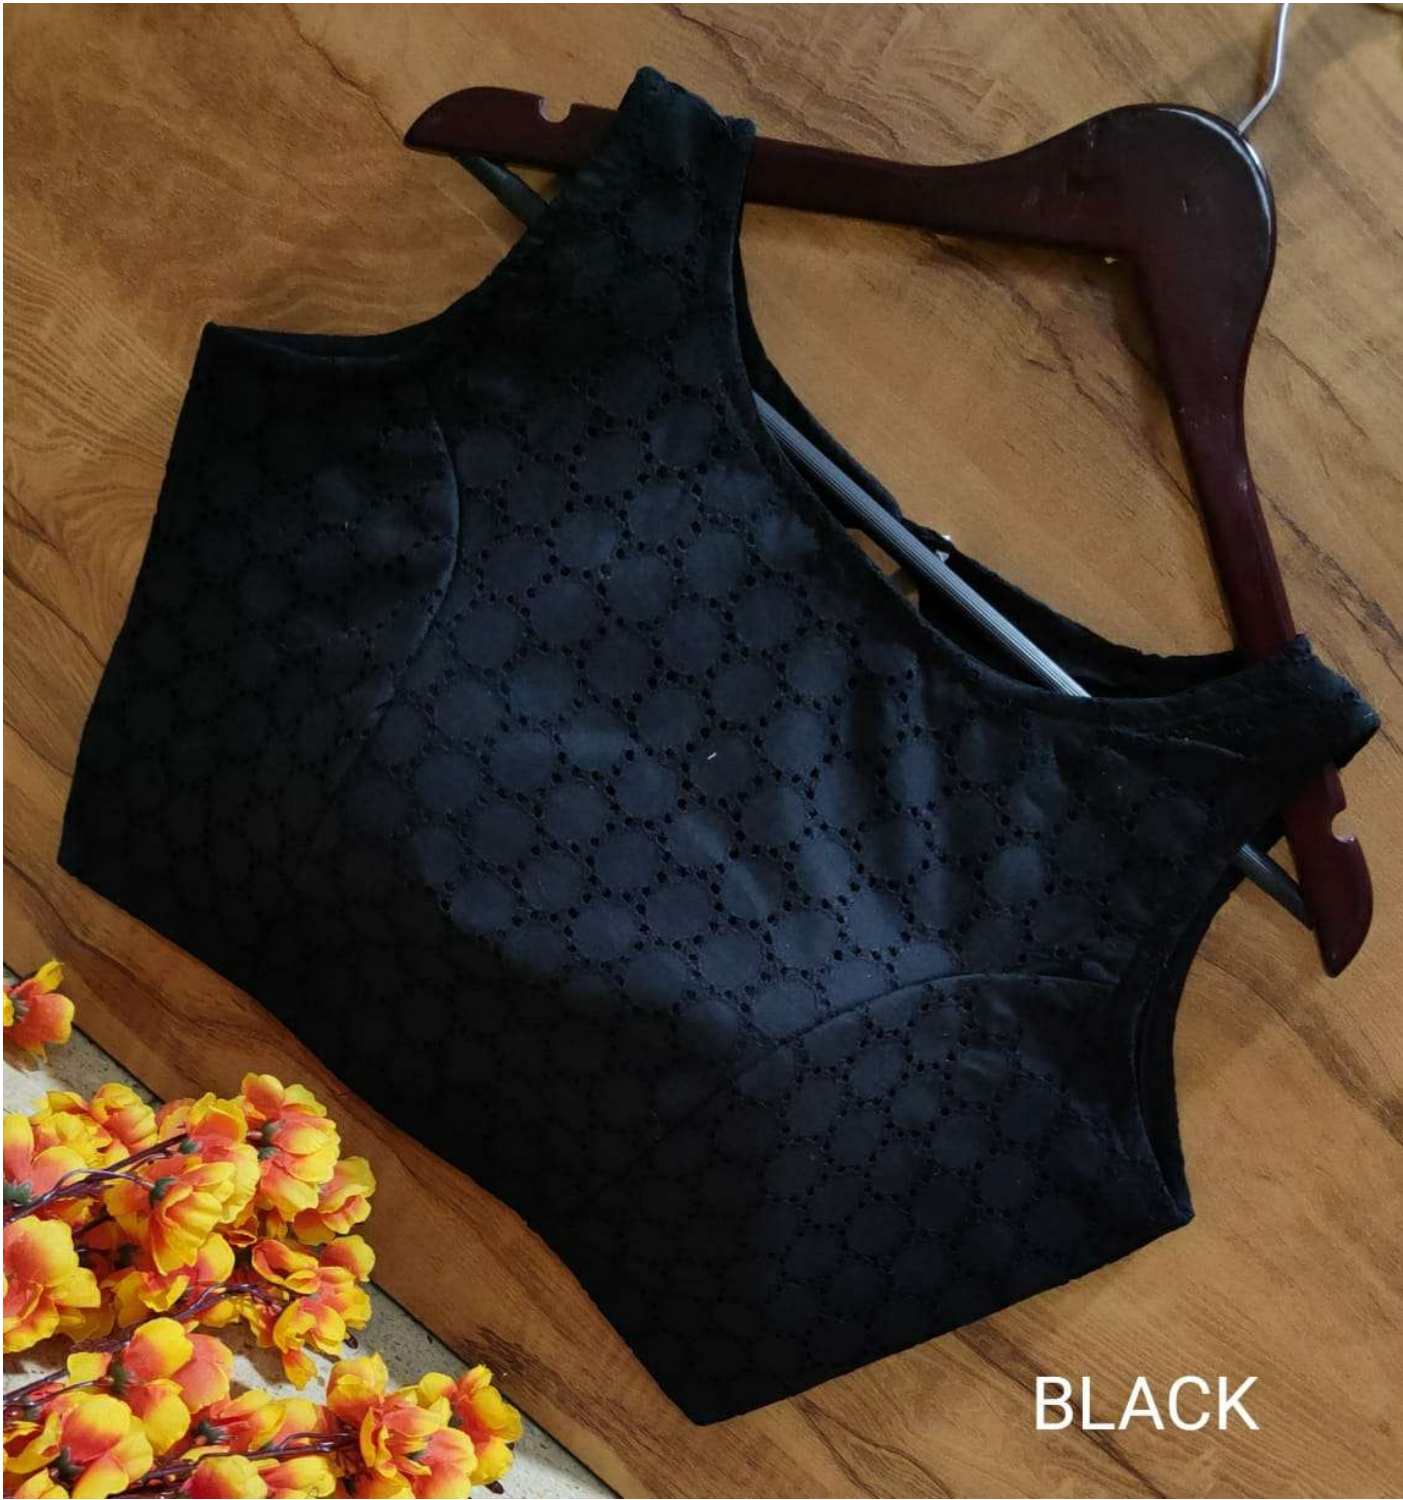

MAROON

MAROON

ROYAL BLUE

Navy Blue

Navy Blue

RED

Yellow

Yellow

PINK

WHITE

BACK VIEW

BLACK