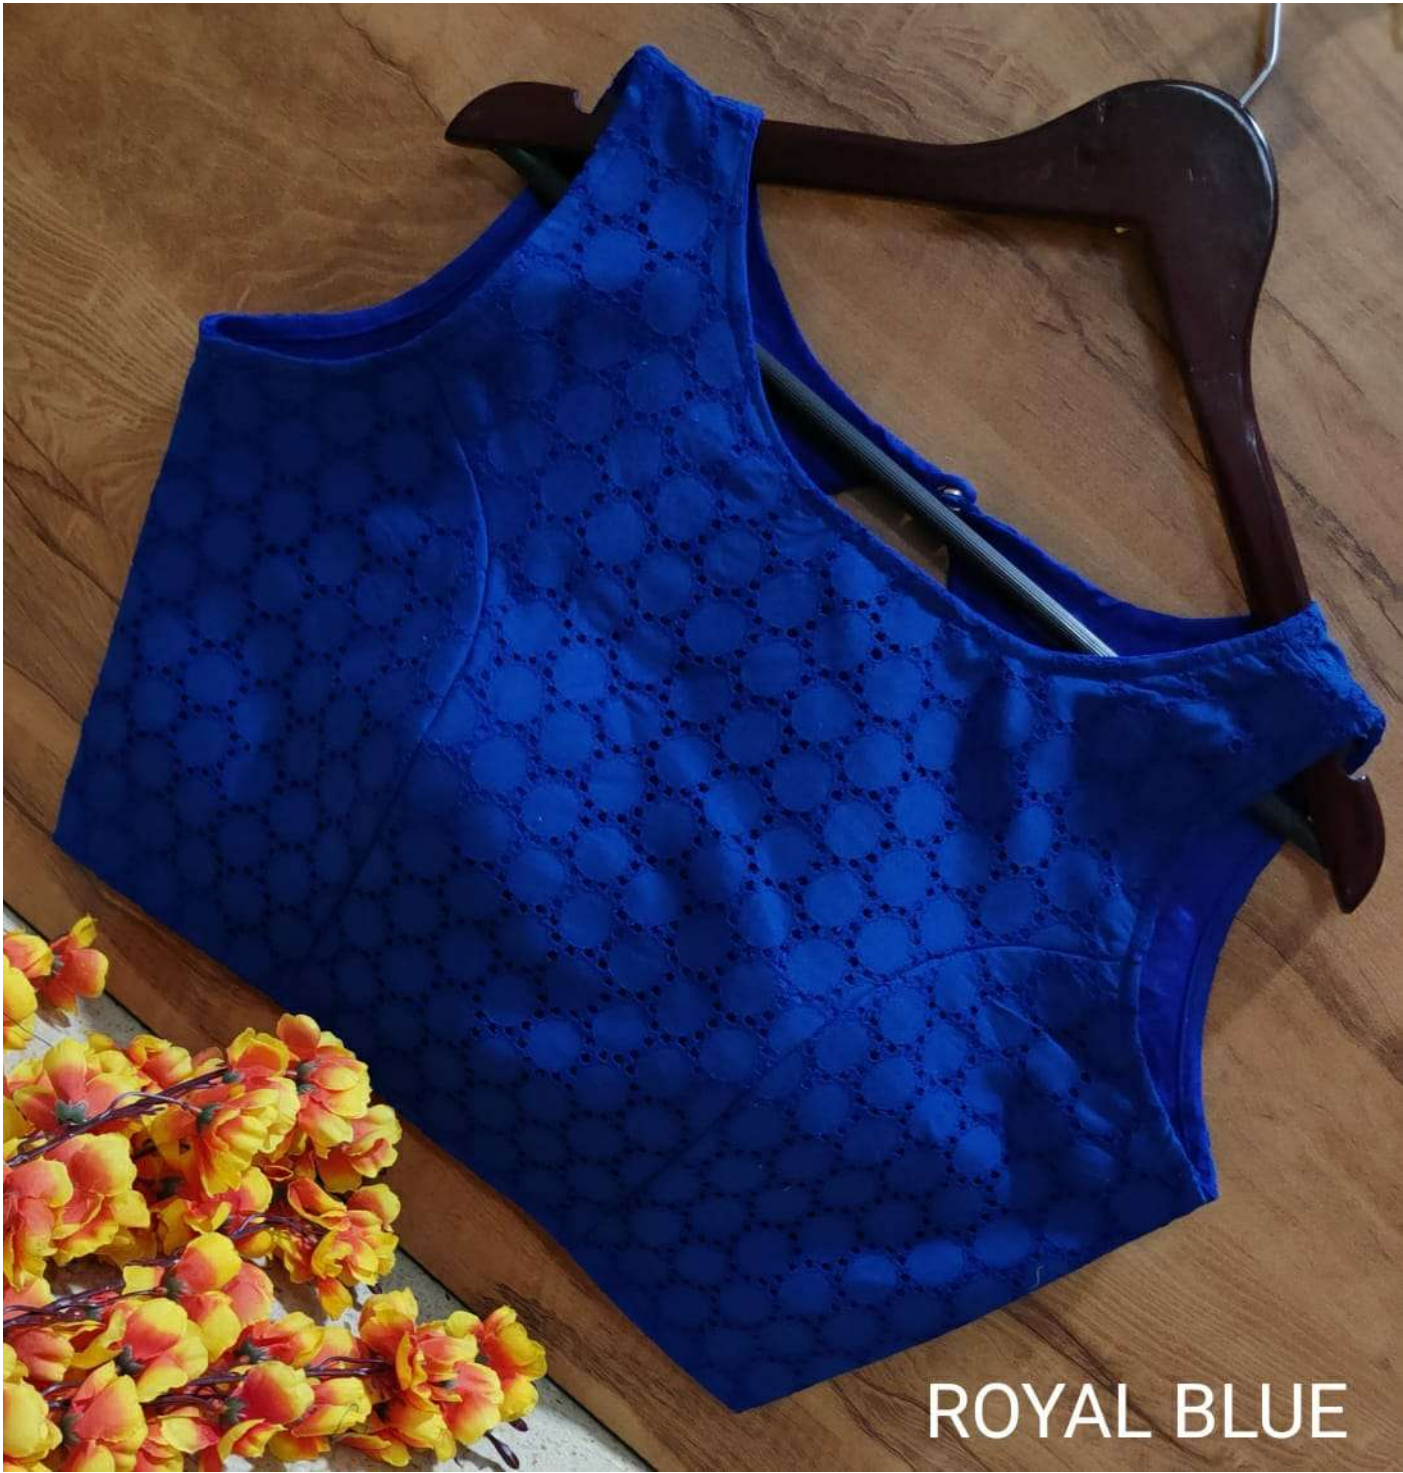

MAROON

MAROON

ROYAL BLUE

Navy Blue

Navy Blue

RED

Yellow

Yellow

PINK

WHITE

BACK VIEW

BLACK