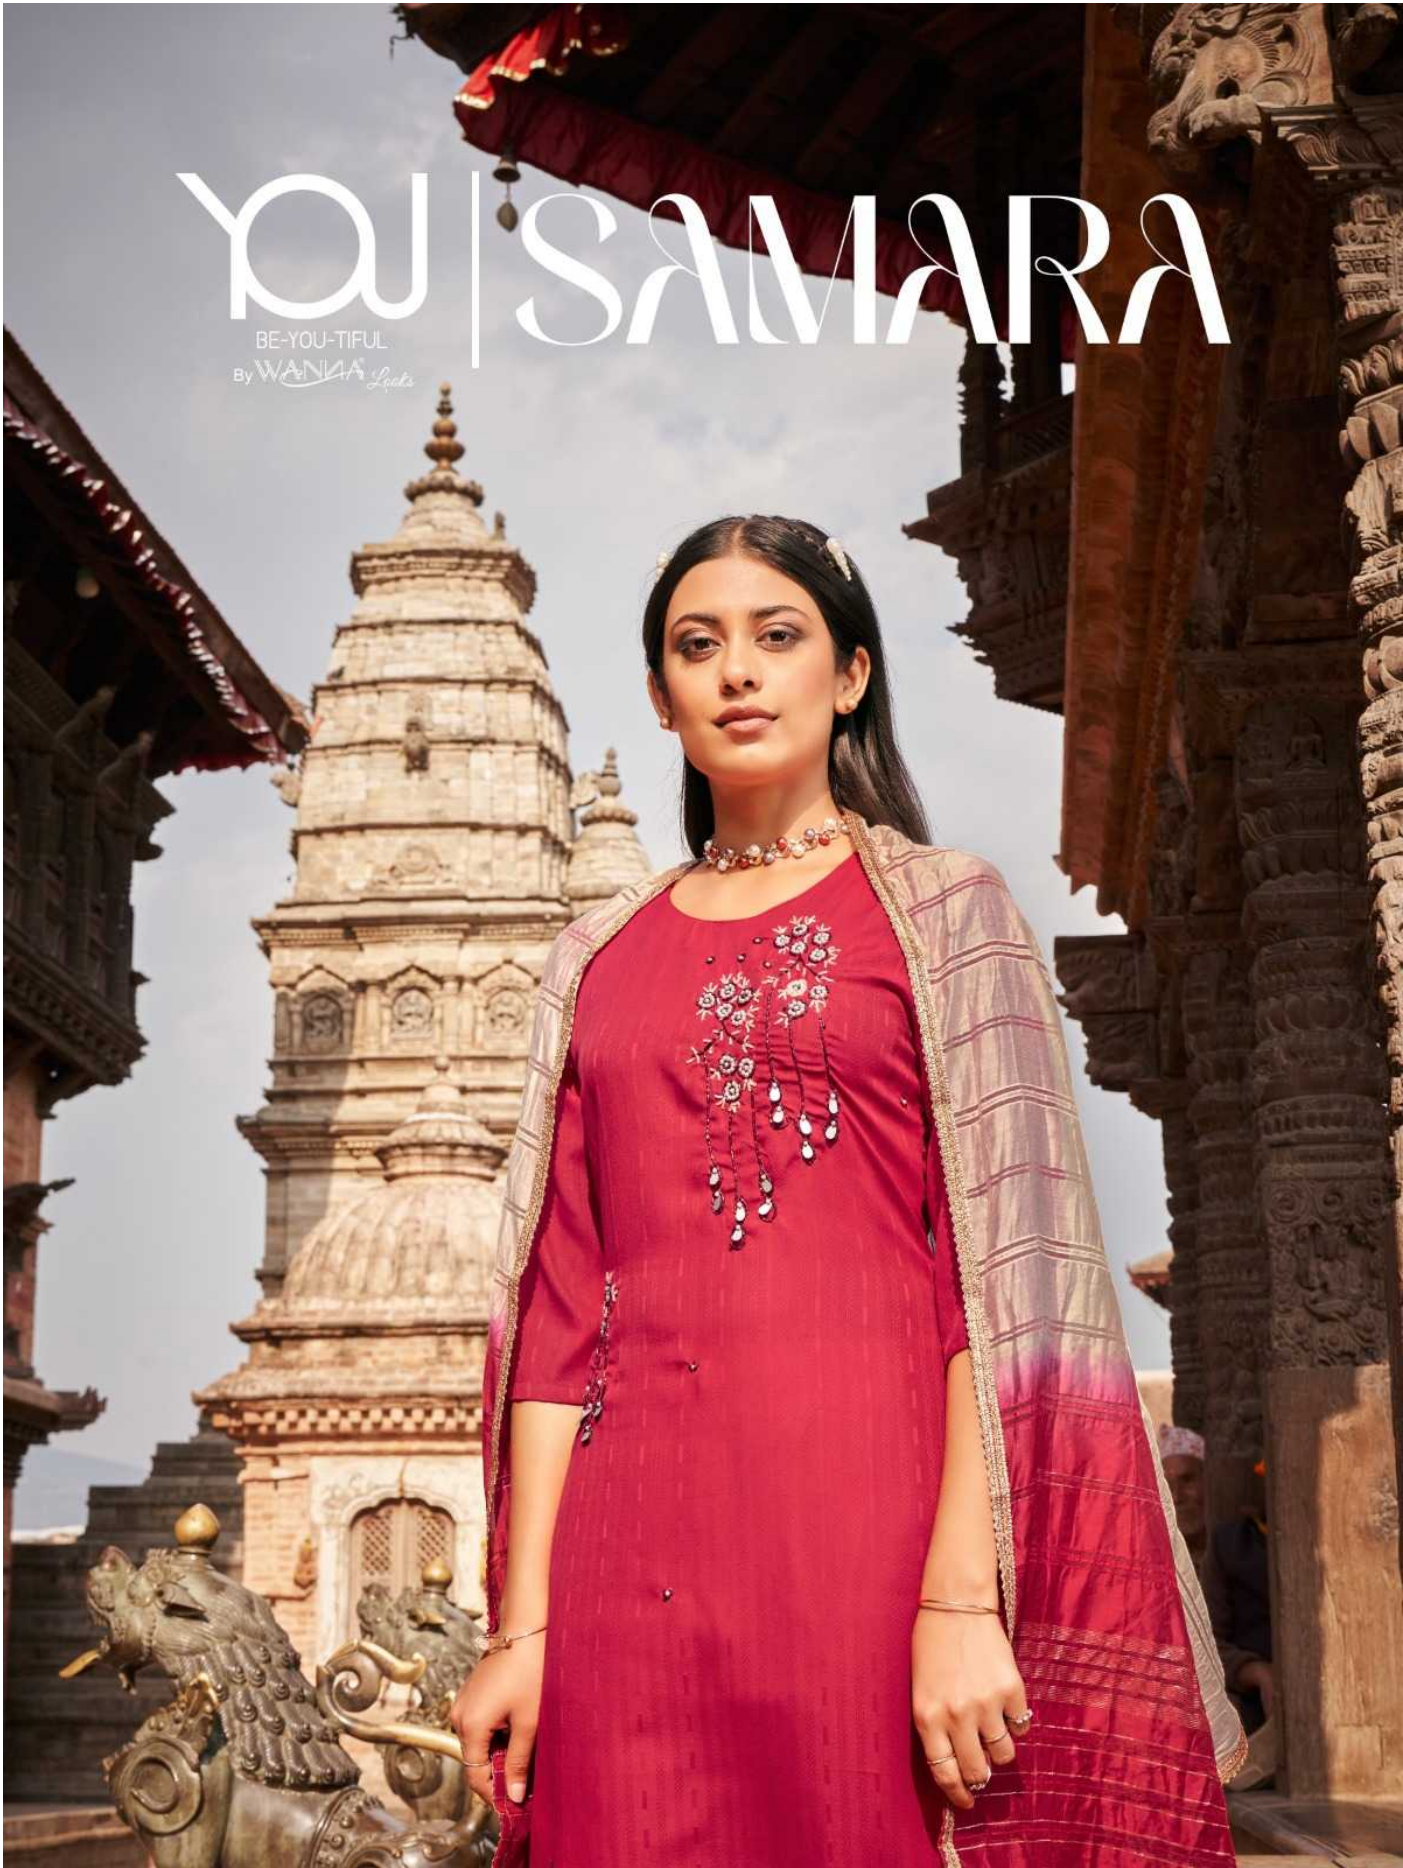

# YOU | SAMARA

BE-YOU-TIFUL  
By WANNA *Ladies*

YOU  
BE-YOU-TIFUL

2104 | Attractive embroidery work with beautiful contrast color makes the outfit more attractive.

YOU  
BE-YOU-TIFUL

you  
BE-YOUIFUL

2106 |

2101

2102

2103

2104

2105

2106

**YOU**  
BE-YOU-TIFUL

**SAMARA**

YOU  
BE-YOU-TIFUL

Beautiful color with great design sequence work that makes everyone look at you. | 2105