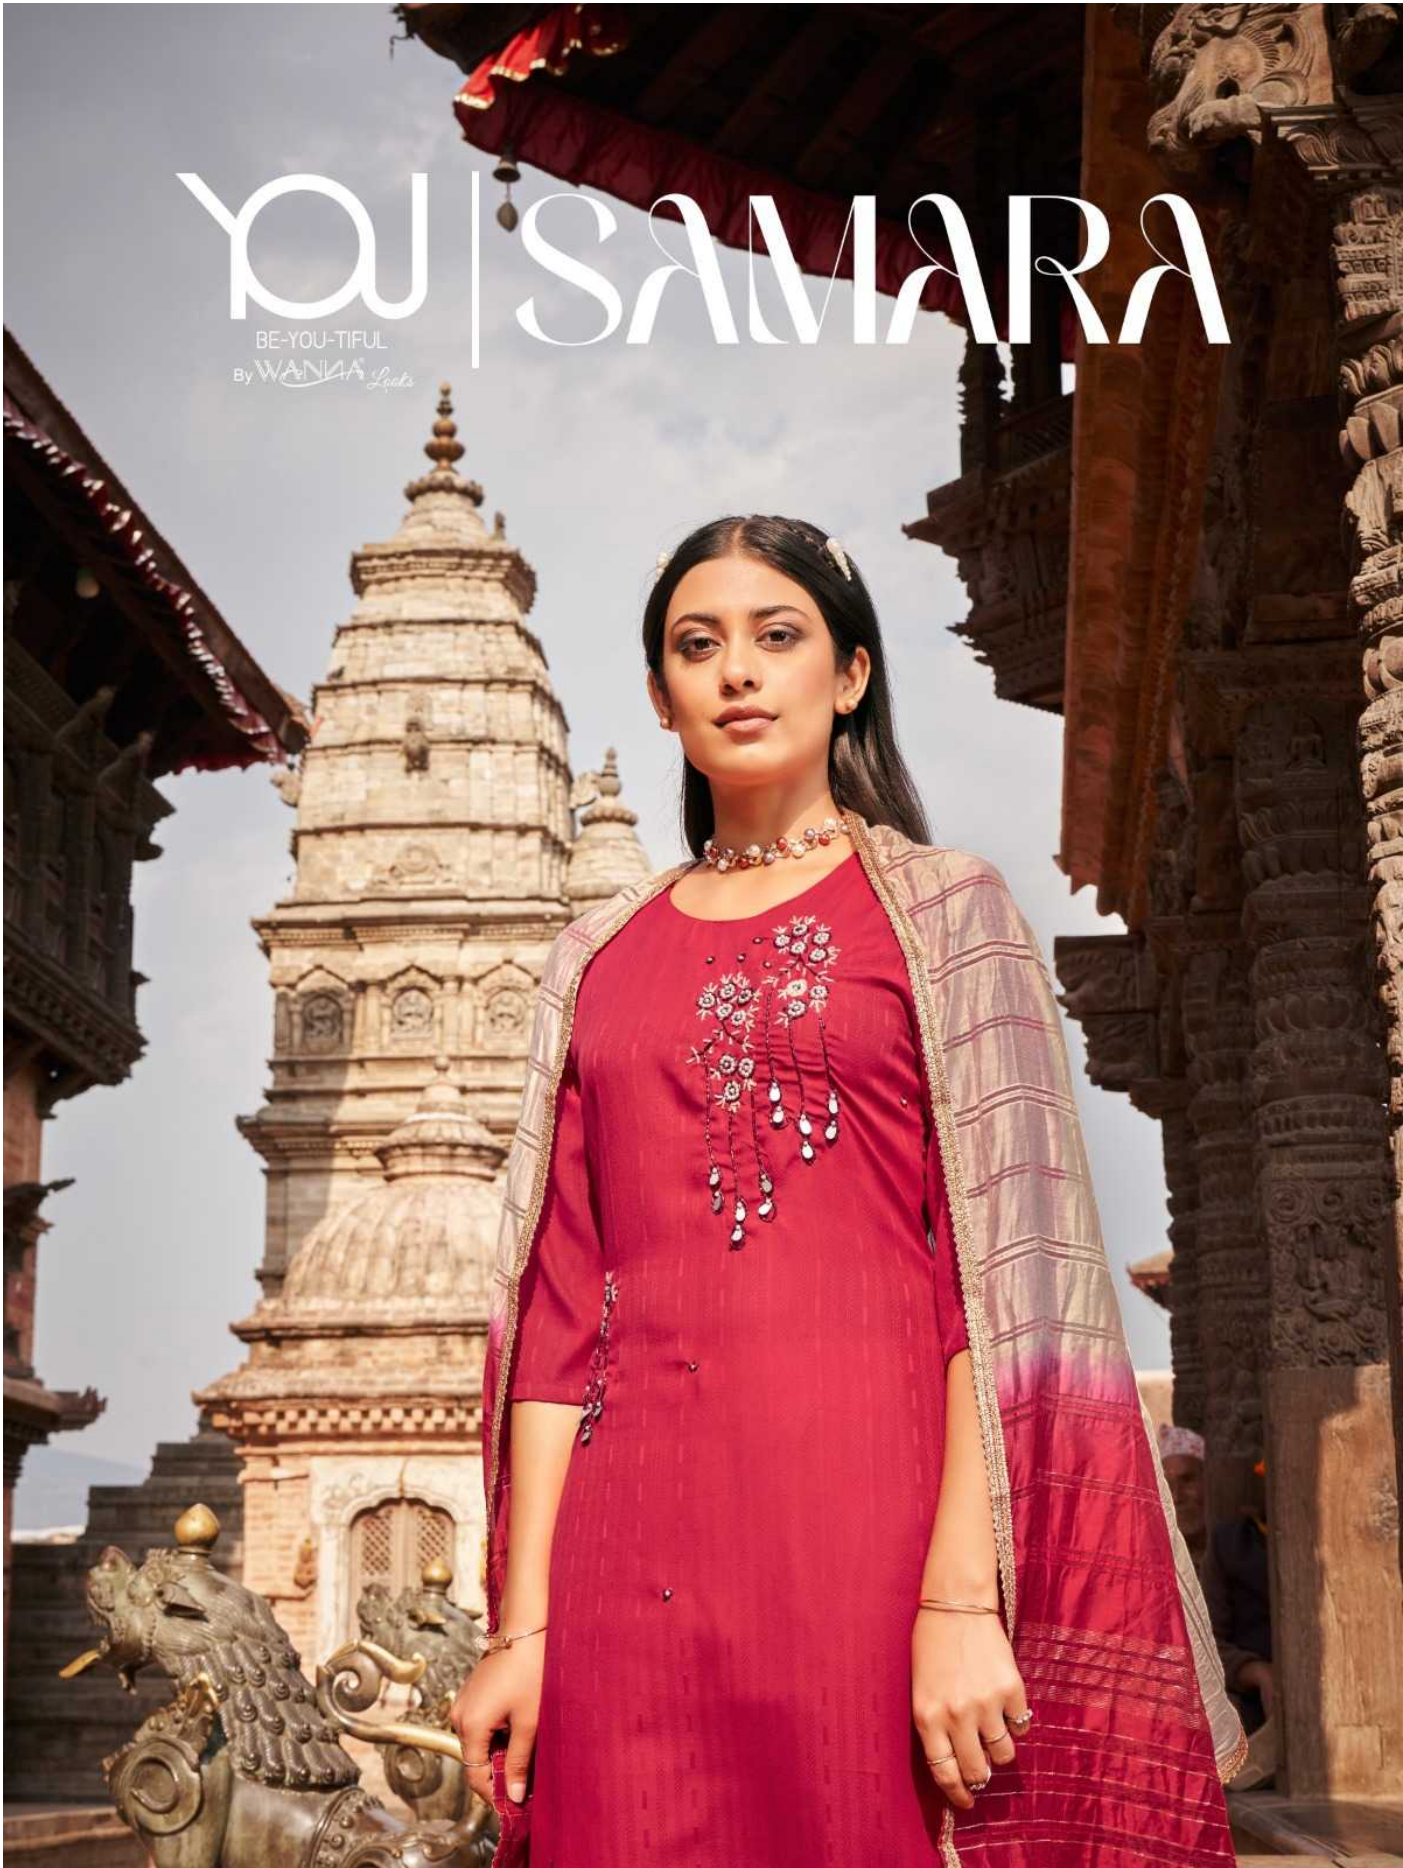

YOU | SAMARA

BE-YOU-TIFUL
By WANNA *Ladies*