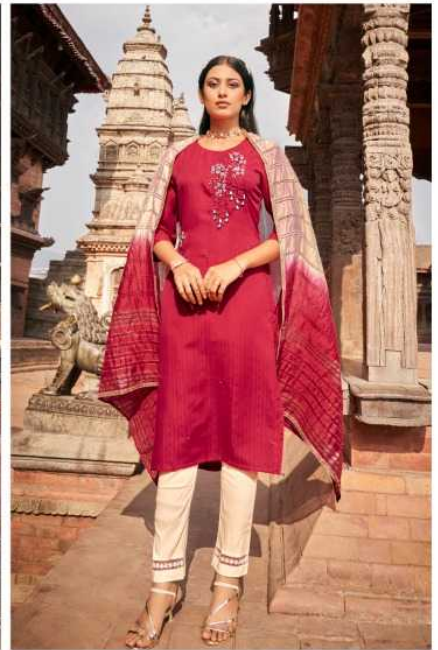

# YOU | SAMARA

BE-YOU-TIFUL  
By WANNA *Ladies*

YOU  
BE-YOU-TIFUL

2104 | Attractive embroidery work with beautiful contrast color makes the outfit more attractive.

YOU  
BE-YOU-TIFUL

you  
BE-YOUIFUL

2106 |

2101

2102

2103

2104

2105

2106

**YOU**  
BE-YOU-TIFUL

**SAMARA**

YOU  
BE-YOU-TIFUL

Beautiful color with great design sequence work that makes everyone look at you. | 2105