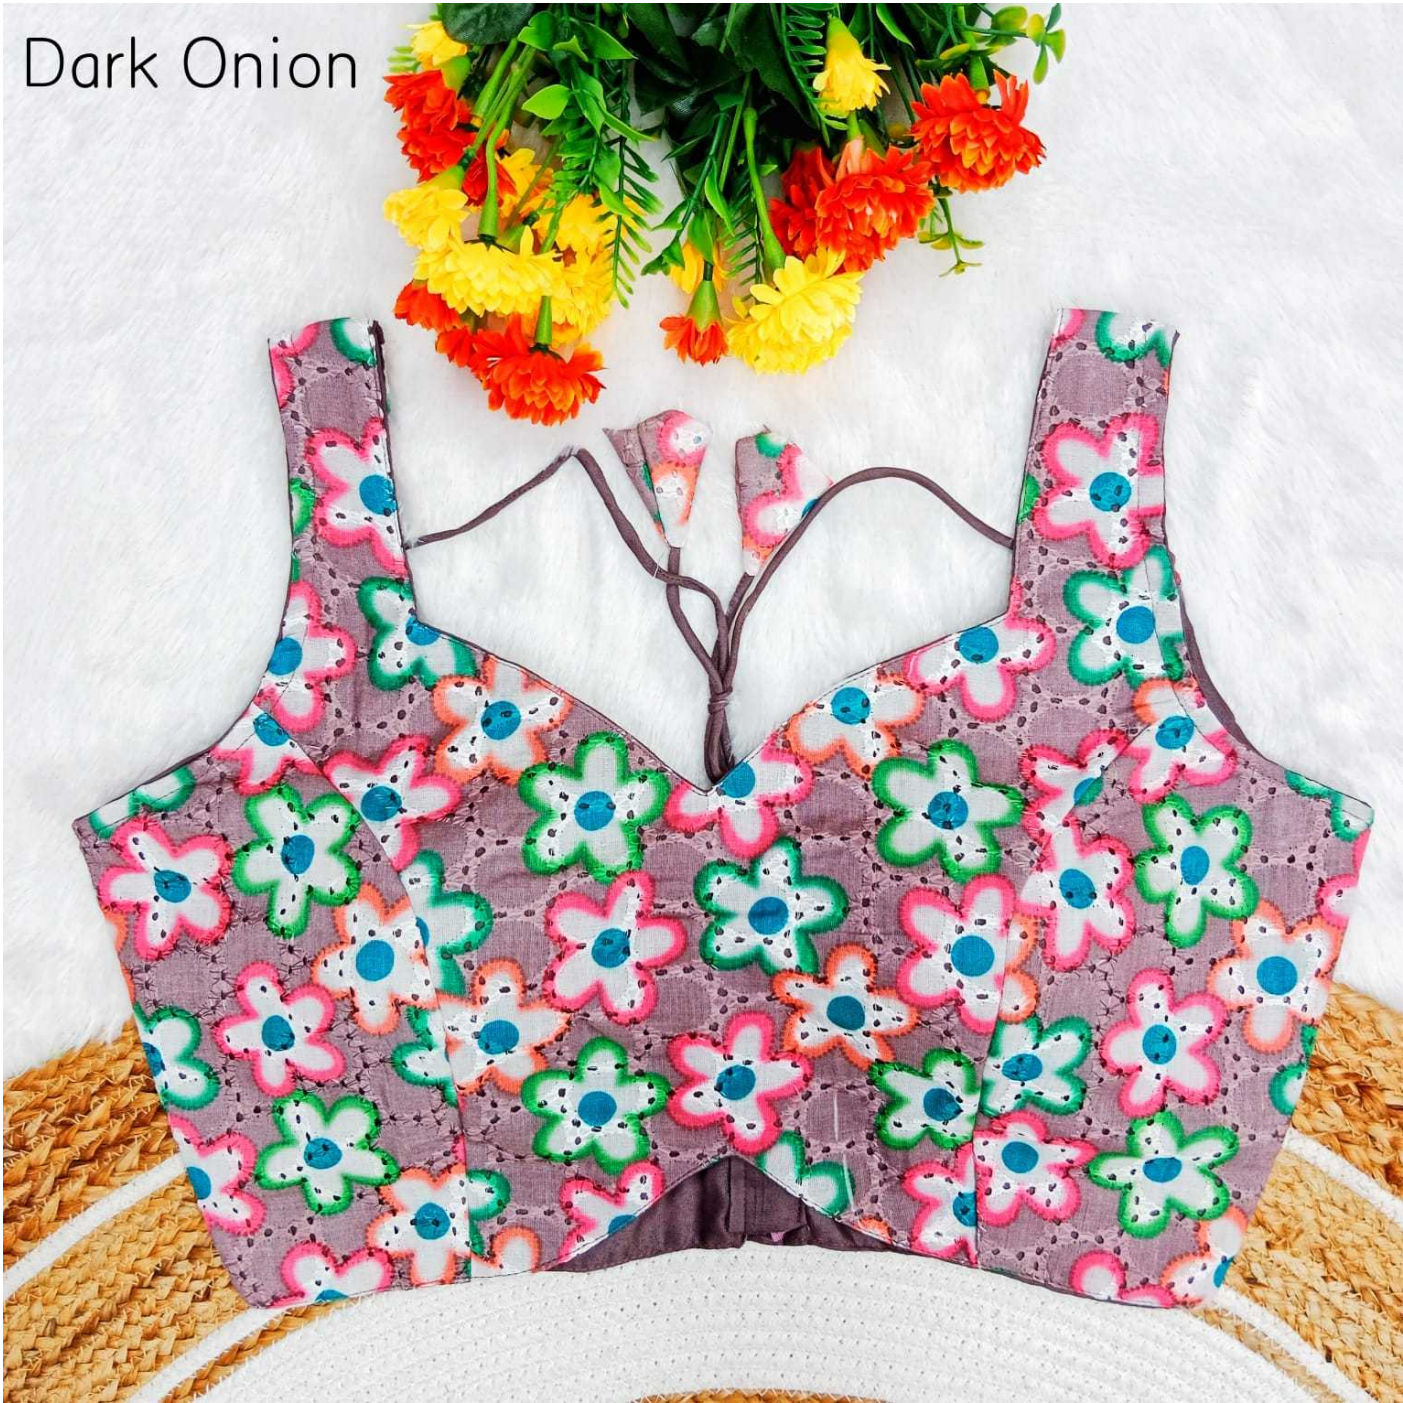

Peach

Baby Pink

Levender

Peach

Back View

Mustard

Sky

Dark Onion