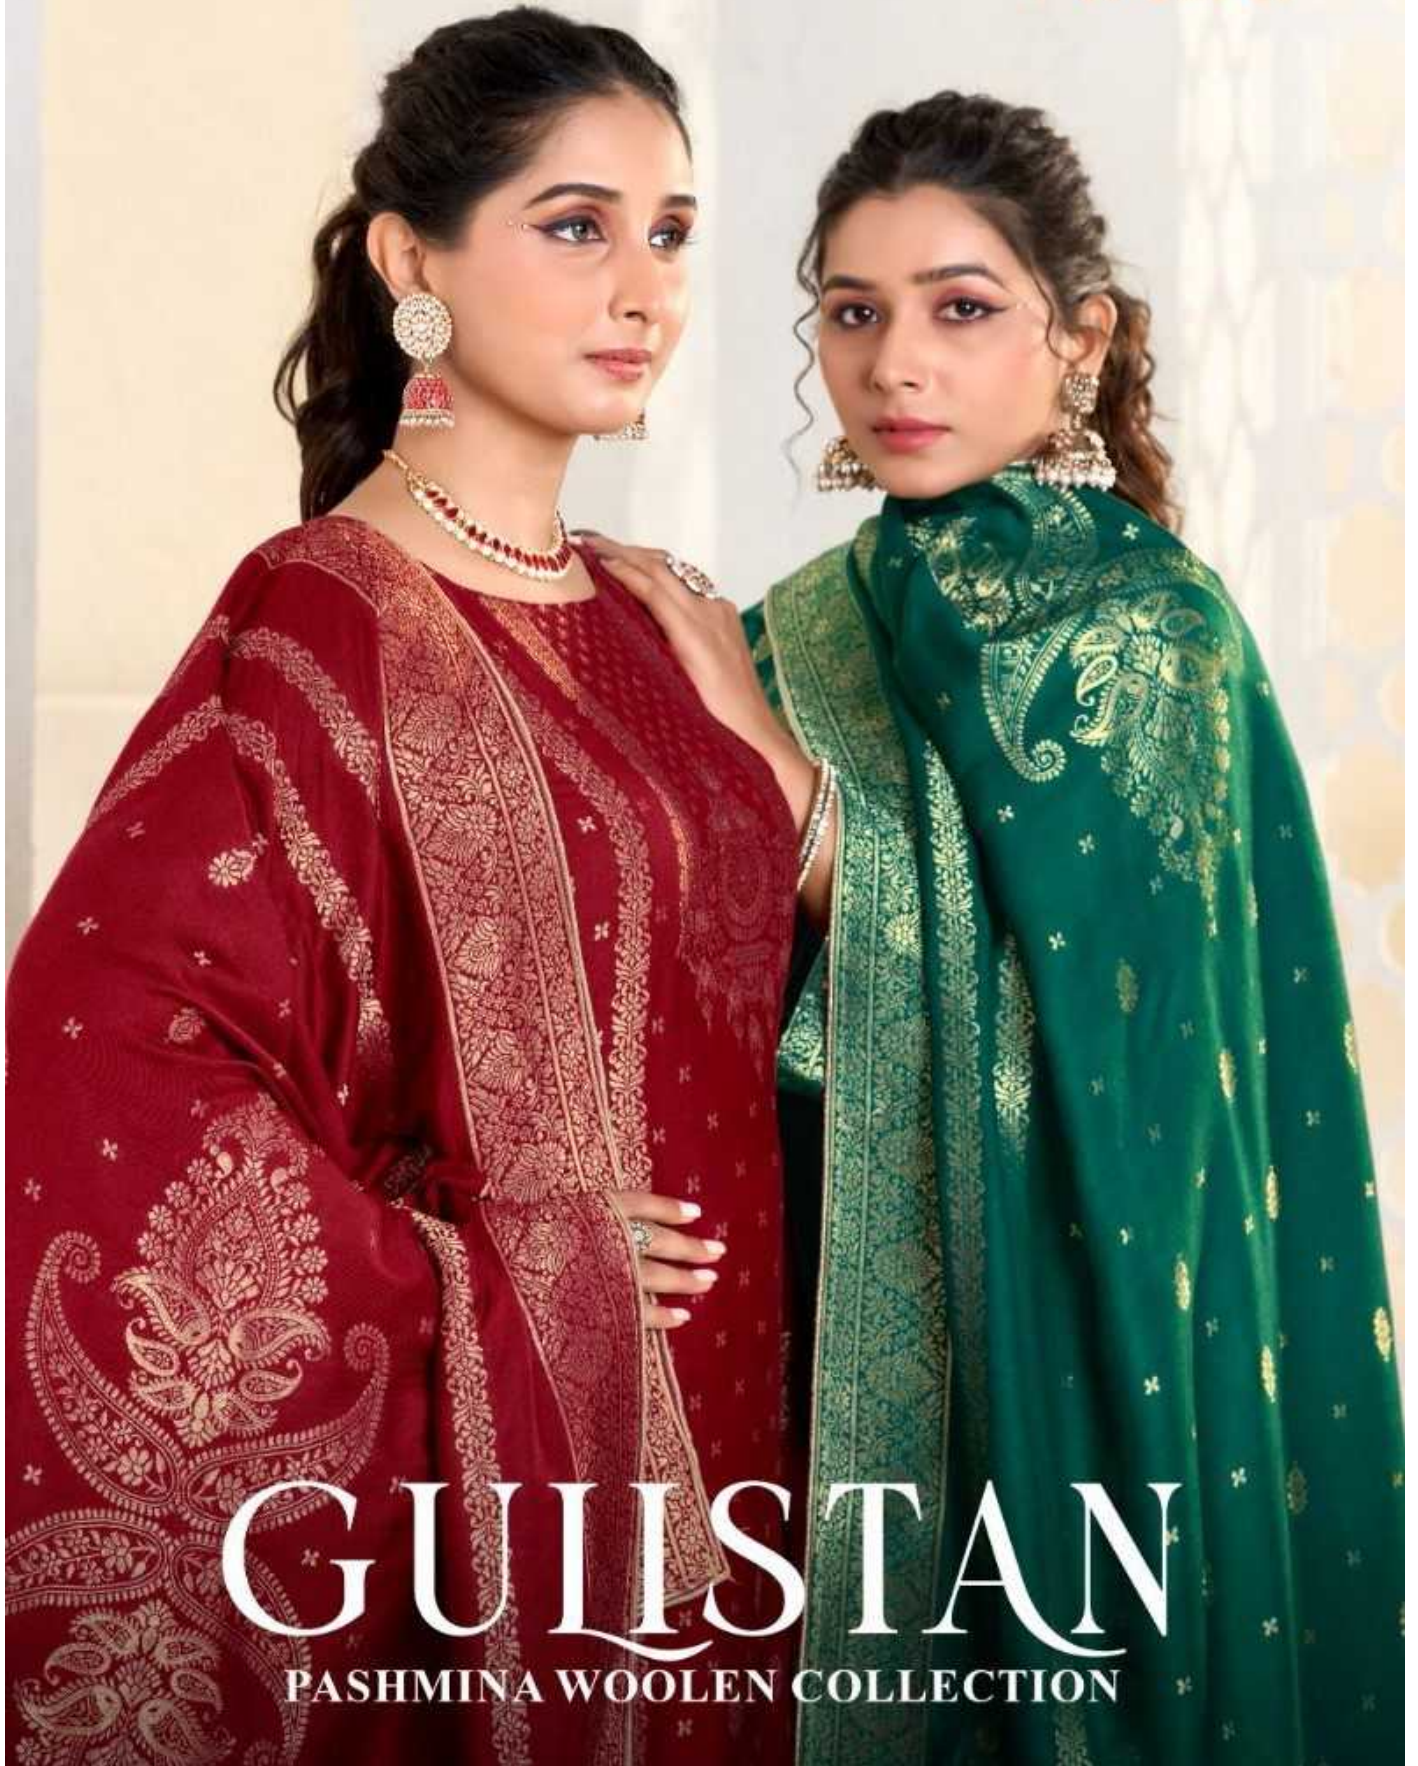

NARI

GULLISTAN

PASHMINA WOOLEN COLLECTION

117001

117002

117003

117004

NARI

TOP : PURE VISCOUS PASHMINA JACARD

BOTTOM : PURE PASHMINA

DUPATTA : PURE VISCOUS PASHMINA JACARD

DESIGN : - 4

CATALOGUE :-

GULISTAN
PASHMINA WOOLEN COLLECTION

NARI

GULLISTAN