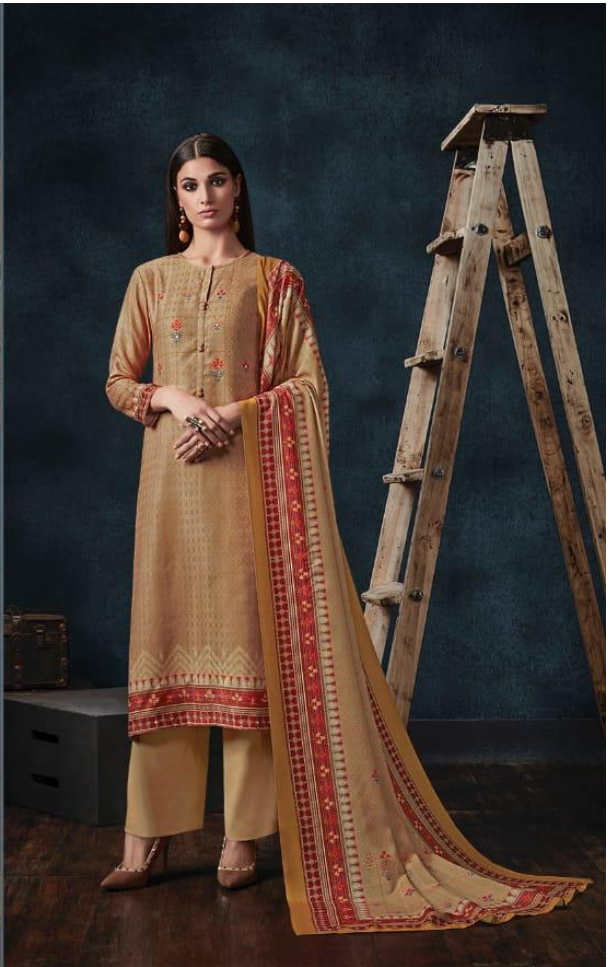

925

905

MUGDHA

RATE LIST

H S N CODE - 5512

DESIGN NO	DESCRIPTION	RATE
984 - 999		
995 - 905	TOP - PASHMINA DIGITALPRINT WITH HAND WORK	
973 - 961	BOTTOM - PASHMINA	
925 - 936	DUPATTA - PASHMINA DIGITAL PRINTED	950/-
959 - 944		
918 - 908		