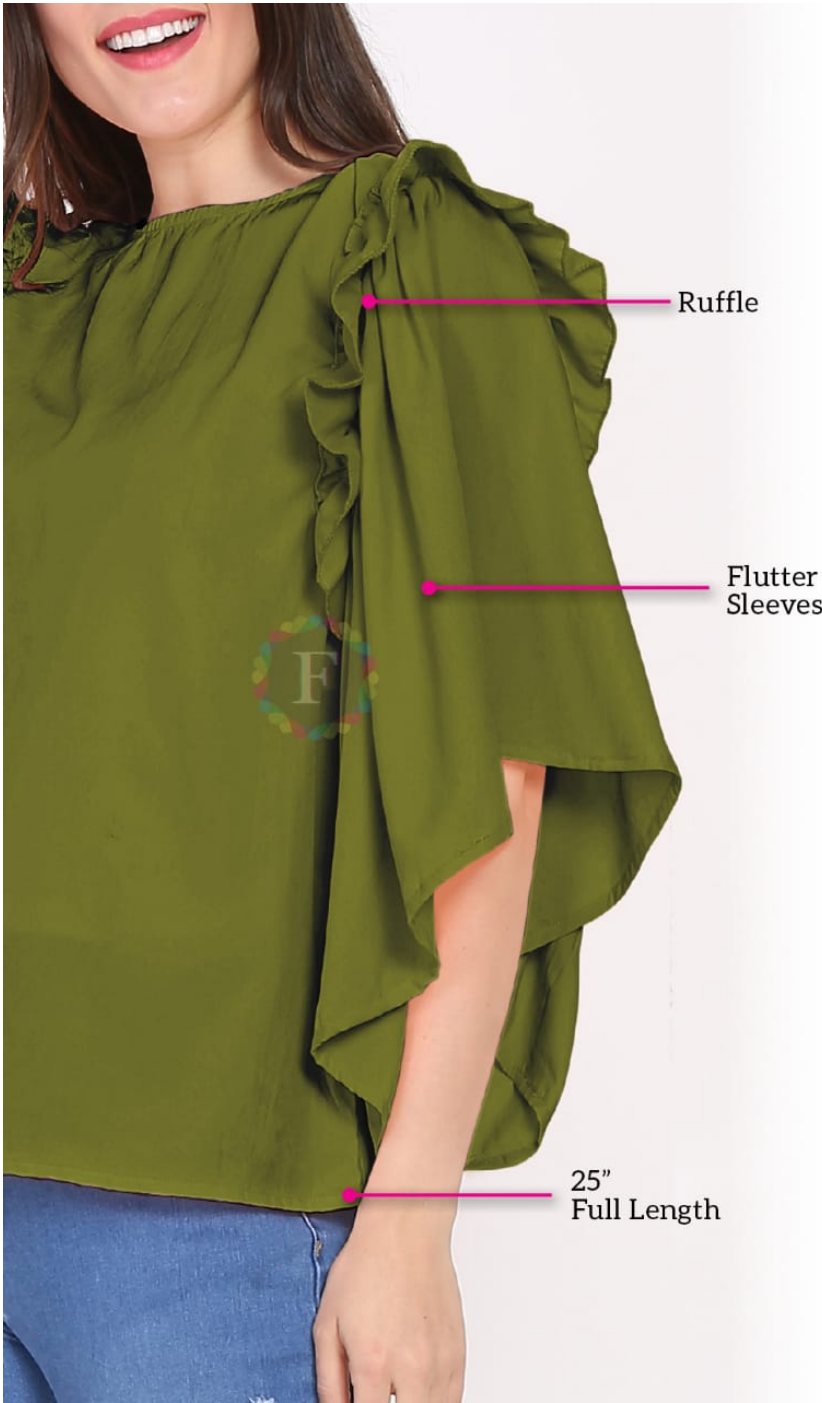

Crimson

Back View

**FLUTED SLEEVES TOP**

Fabric:  
American Crepe

Size:  
38 (M) • 40 (L) • 42 (XL)

Length:  
25

**LATEST FASHION • HI-QUALITY • LOWEST PRICE**

Cedar Green

Honey Yellow

Crimson

Burgundy

Wildberry

Red

Steel Grey

Peach

Back View

Olive  
Green

**FLUTED SLEEVES TOP**

Fabric:  
American Crepe

Size:  
38 (M) • 40 (L) • 42 (XL)

Length:  
25

**LATEST FASHION • HI-QUALITY • LOWEST PRICE**

Ruffle

Flutter  
Sleeves

25"  
Full Length